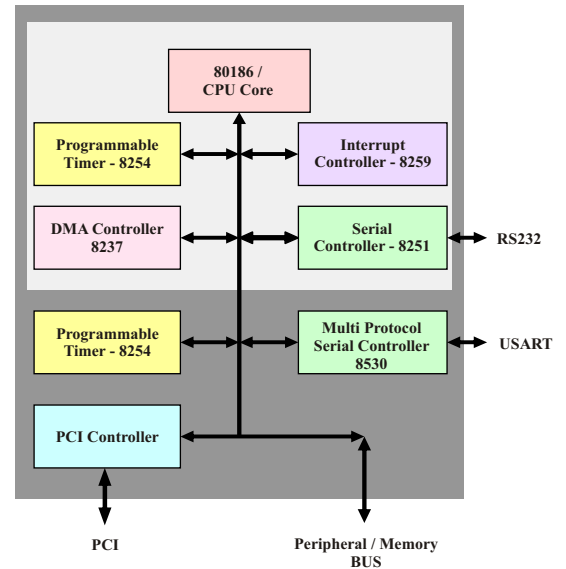

Overview

iW-86SOC design provides instruction set compatibility to 80186 type design with multiple peripherals fit in to a single FPGA.

Features

- ◆ iW -86 CPU Core with
 - ▶ Bus Interface Unit
 - ▶ Bus Arbitration Unit
 - ▶ Wait Control Unit
- ◆ Multi Protocol Serial Controller equivalent to 8530
- ◆ 8254 Programmable Timer
- ◆ PCI Target controller with on-chip memory
- ◆ Peripheral/Memory bus interface
- ◆ CPU on-chip peripherals
 - ▶ Programmable 16 bit timer similar to 8254
 - ▶ Serial Controller Unit similar to 8251
 - ▶ Interrupt Controller Unit similar to 8259
 - ▶ DMA Controller Unit similar to 8237

Block Diagram

Core Benefits

- ◆ Compatible with the 80186 instruction set
- ◆ High FPGA integration enables lower BOM cost and smaller board design
- ◆ Support to retarget and merge external peripherals and traditional custom old ASICs
- ◆ Enhancements of system performance, with increased operating frequency and integration

Core Applications

- ◆ Quick migration of 80186 based designs to an FPGA platform
- ◆ Deliver Retrofit of existing systems, maintaining the I/O compatibility
- ◆ Replacement for 80186 processor and ASICs
- ◆ Typical processor applications such as Industrial, Automotive, etc.

Deliverables

- ◆ Technical Specification
- ◆ RTL Verilog Synthesizable Code
- ◆ Comprehensive Test Environment
- ◆ Technical Support and Maintenance

About Us

iWave Systems Technologies is an embedded Hardware and Software Turnkey Design Services focused on providing integrated solutions for developing innovative products and systems in the areas of Communication, Consumer Electronics and Multimedia. iWave offers complete turnkey solutions for systems engineering and product development.